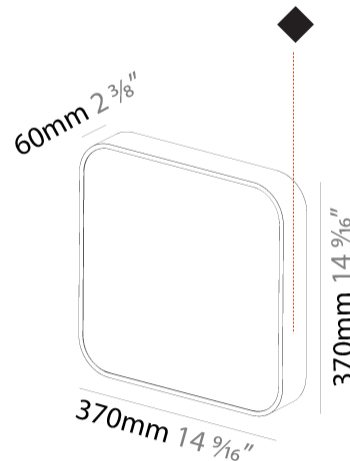

GENERAL

Series: Smoothy
Subseries: Smoothy Flat
Brand: Prolicht
Division: Architectural
Mounting Type: Surface
Mounting Location: Ceiling
Subcategory: Ambient

PHYSICAL

Shape: Square
Length (mm): 370
Length (in): 14 ⁹/₁₆
Height (mm): 370
Depth (mm): 60
Height (in): 14 ⁹/₁₆
Depth (in): 2 ³/₈
Light Distribution: Direct
Weight (kg): 3.16
Weight (lbs): 6.94
Diffuser: PMMA - Opal
Fixture Finish: SSR / BKV / CWI / CRY / HAB / UFT / ITA / RUA / FTG / MYG / LOD / PUS / FRO / FUP / KIA / POP / BLS / SPG / MEY / GOH / GUM / CHC / COM / ABZ / JAG / OBR / MOS / ROR
Fixture Material: Extruded Aluminum / Steel

ELECTRICAL

Lamp Type: LED (Zhaga Standard)
Input Wattage (W): 13.2
Total Output Wattage (W): 12
Dimming: Non-Dimmable
Driver Included: Yes
Driver Location: Integrated
Driver Type: Constant Current - Universal
Driver Class: Class 2
Input Voltage (V): 120 - 277
Constant Current (MA): 350
Upon Request: (Not included - see components) Integral: 0-10Vdc dimming / Phase dimming 120Vac only

LED

Color Temperature (°K): 3000 / 3500 / 4000
Max. Delivered Lumen (lm): 1200 / 1225 / 1250
CRI: >80 CRI
Lamp Life (hrs): 50000

OPTICAL

RATINGS AND CERTIFICATIONS

Certified By: Certified for North American Standards
IP rating: IP20