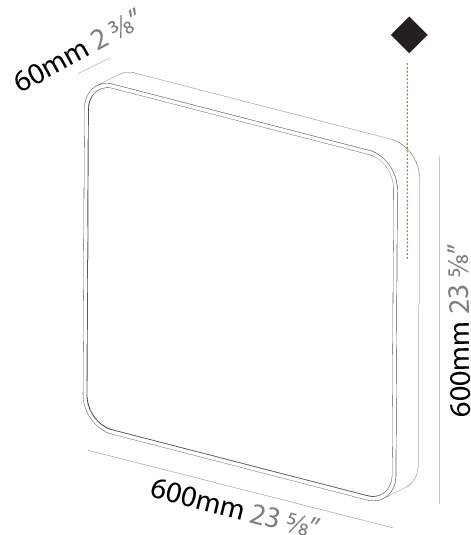

GENERAL

Series: Smoother
Subseries: Smoother Flat
Brand: Prolicht
Division: Architectural
Mounting Type: Surface
Mounting Location: Ceiling
Subcategory: Ambient

PHYSICAL

Shape: Square
Length (mm): 600
Length (in): 23 5/8
Height (mm): 600
Depth (mm): 60
Height (in): 23 5/8
Depth (in): 2 3/8
Light Distribution: Direct
Weight (kg): 8.458
Weight (lbs): 18.61
Diffuser: PMMA - Opal
Fixture Finish: SSR / BKV / CWI / CRY / HAB / UFT / ITA / RUA / FTG / MYG / LOD / PUS / FRO / FUP / KIA / POP / BLS / SPG / MEY / GOH / GUM / CHC / COM / ABZ / JAG / OBR / MOS / ROR
Fixture Material: Extruded Aluminum / Steel

ELECTRICAL

Lamp Type: LED (Zhaga Standard)
Input Wattage (W): 55
Total Output Wattage (W): 49.7
Dimming: Non-Dimmable
Driver Included: Yes
Driver Location: Integrated
Driver Type: Constant Current - Universal
Driver Class: Class 2
Input Voltage (V): 120 - 277
Constant Current (MA): 350
Upon Request: (Not included - see components) Integral: 0-10Vdc dimming / Phase dimming 120Vac only

LED

Color Temperature (°K): 3000 / 3500 / 4000
Max. Delivered Lumen (lm): 4810 / 4880 / 4980
CRI: >80 CRI
Lamp Life (hrs): 50000

OPTICAL

RATINGS AND CERTIFICATIONS

Certified By: Certified for North American Standards
IP rating: IP20